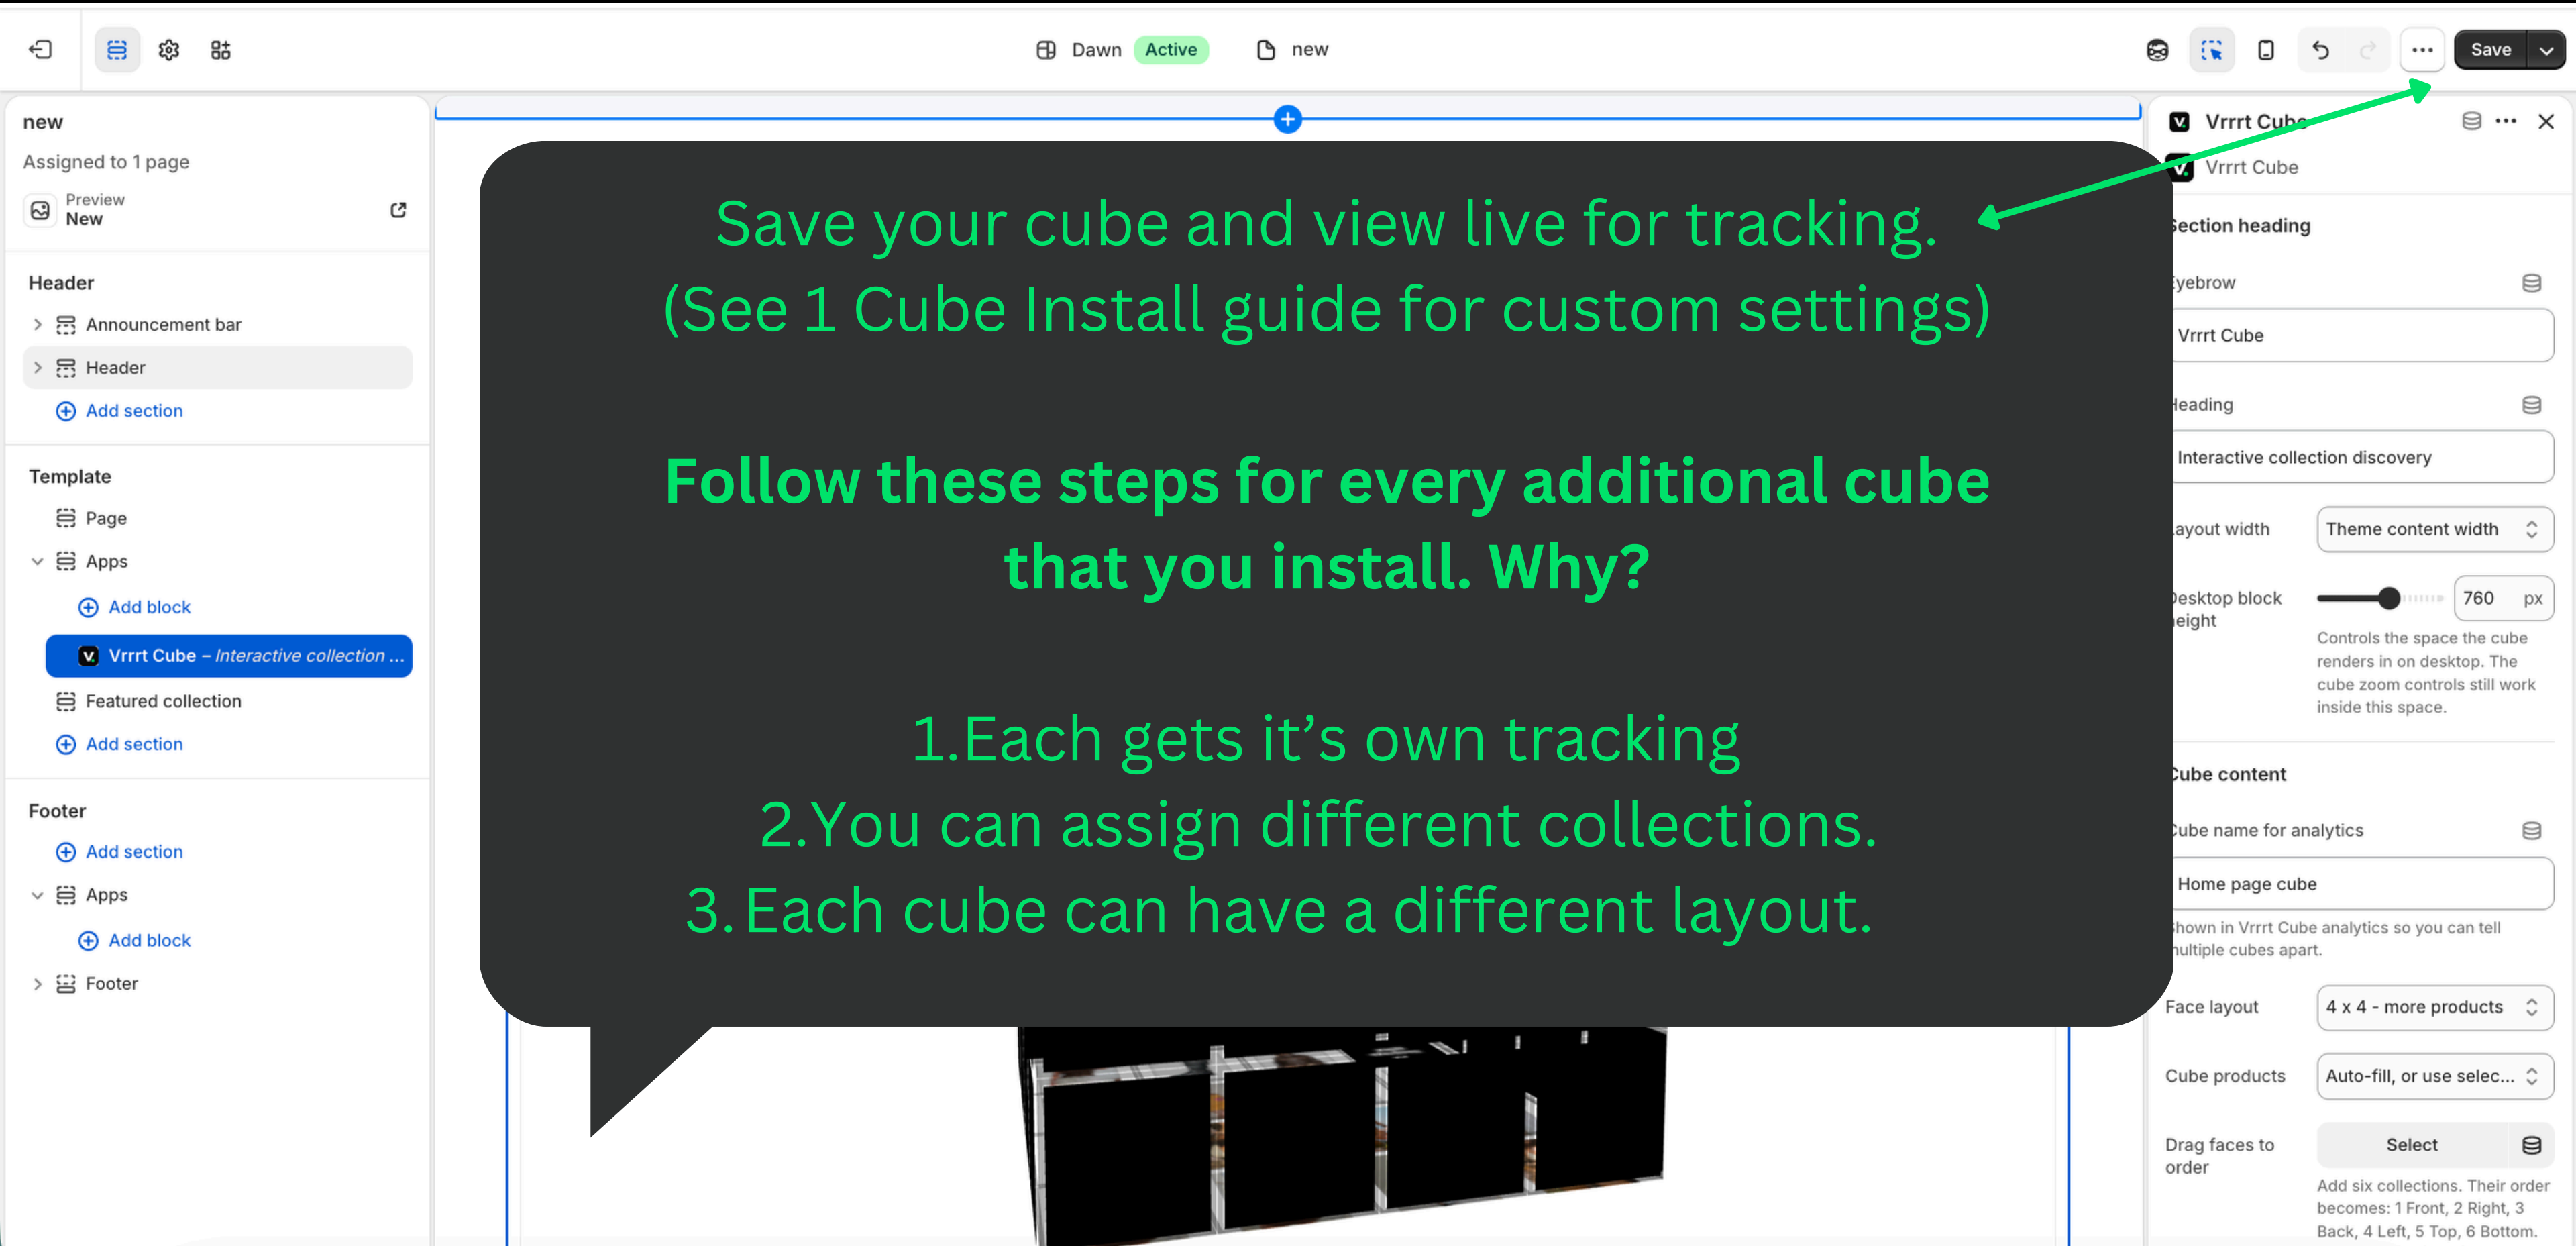

Step 6 - Install cube, customize and view live

Save your cube and view live for tracking.
(See 1 Cube Install guide for custom settings)

Follow these steps for every additional cube that you install. Why?

1. Each gets its own tracking
2. You can assign different collections.
3. Each cube can have a different layout.