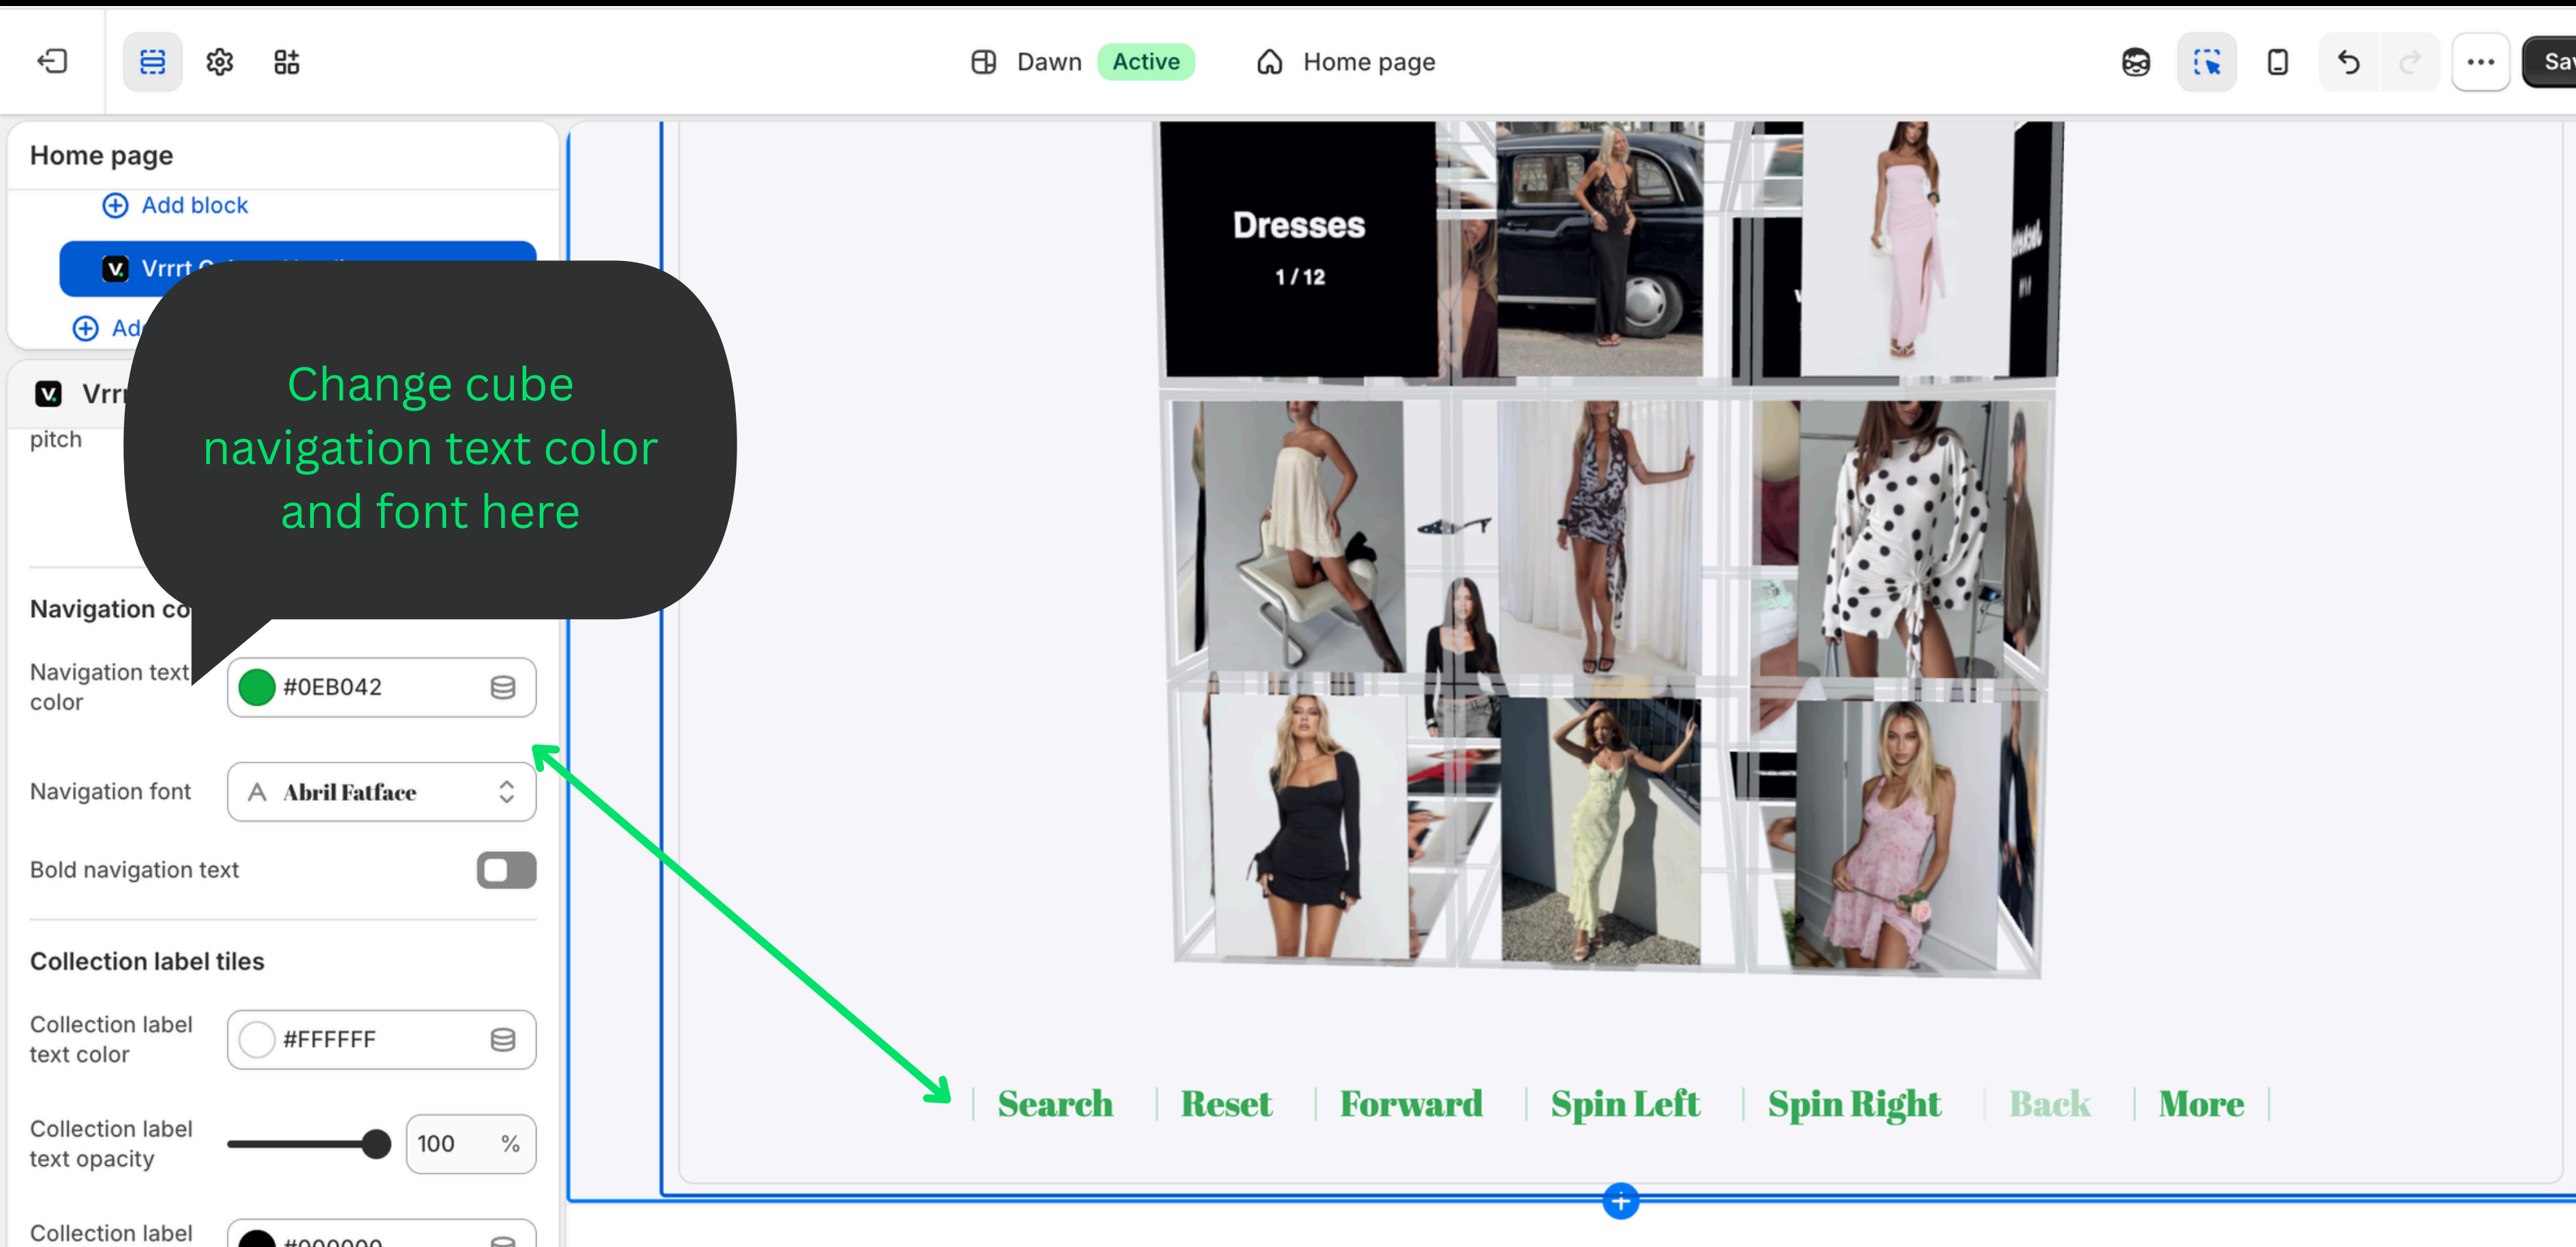

Step 3 - Customize / Cube ,Colors, Fonts.

Change cube navigation text color and font here